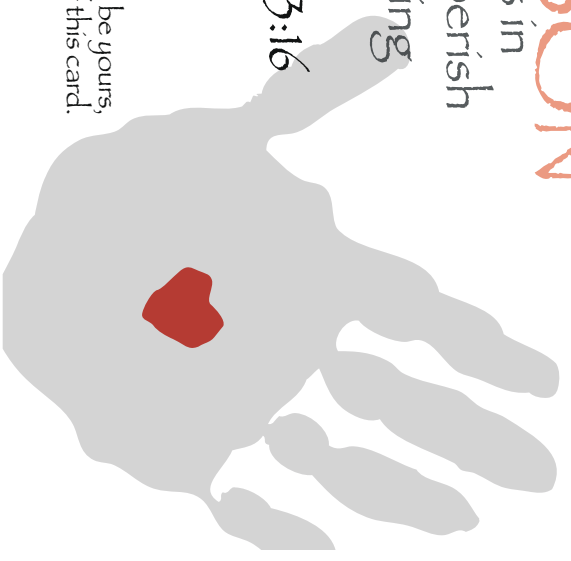

For God so loved
YOU that He gave
His one and only
SON
that whoever believes in
HIM will not perish
but have everlasting
LIFE

John 3:16

To find out how this gift can be yours,
see the back of this card.

For God so loved
YOU that He gave
His one and only
SON
that whoever believes in
HIM will not perish
but have everlasting
LIFE

John 3:16